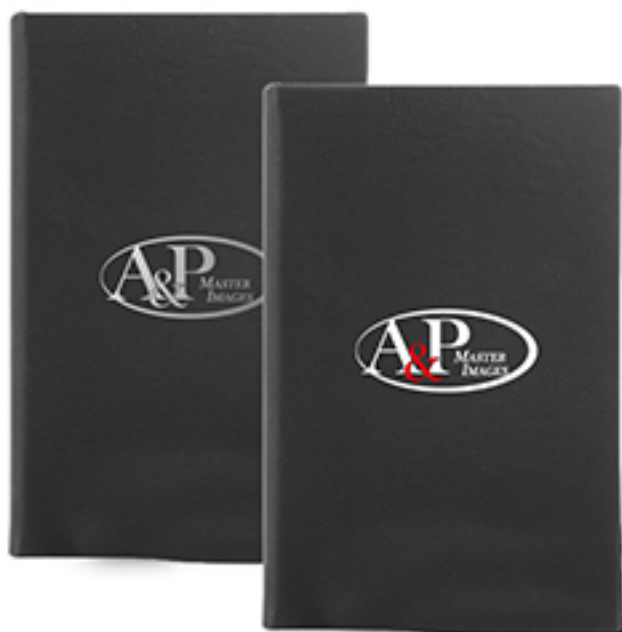

5.25"W X 8.25"H JOURNAL W/ LINED NOTEPAD

MAX IMPRINT OF 3"W X 3"H

12 @ $19.98 EA.
24 @ $14.98 EA.
48&UP @ $11.98 EA.

5.25"W X 8.25"H SKETCH BOOK W/ UNLINED NOTEPAD

MAX IMPRINT OF 3"W X 3"H

12 @ $19.98 EA.
24 @ $14.98 EA.
48&UP @ $11.98 EA.