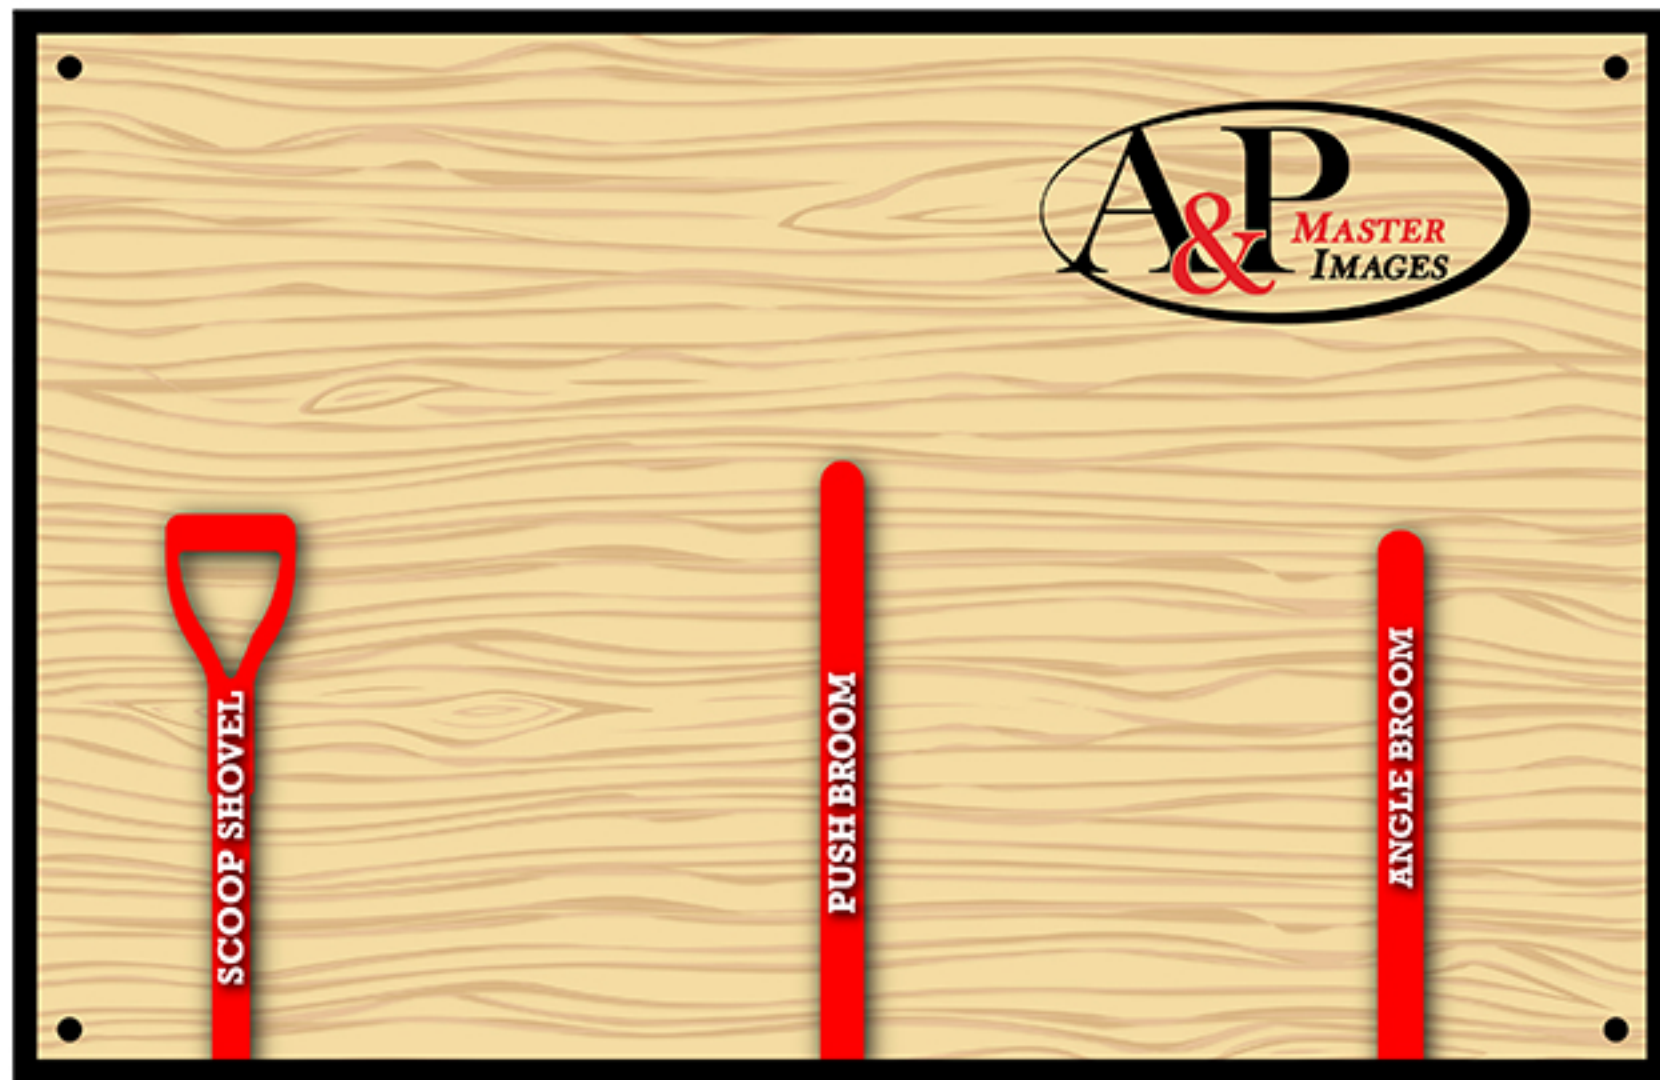

1/8" THICK ALUMINUM BOARDS W/ PVC FILL & LAMINATED

CUSTOM 22"H X 34"W 5S SHADOW BOARDS

1 @ $124.98 EACH	50 @ $64.98 EACH
6 @ $79.98 EACH	100 @ $59.98 EACH
25 @ $69.98 EACH	200 @ $54.98 EACH